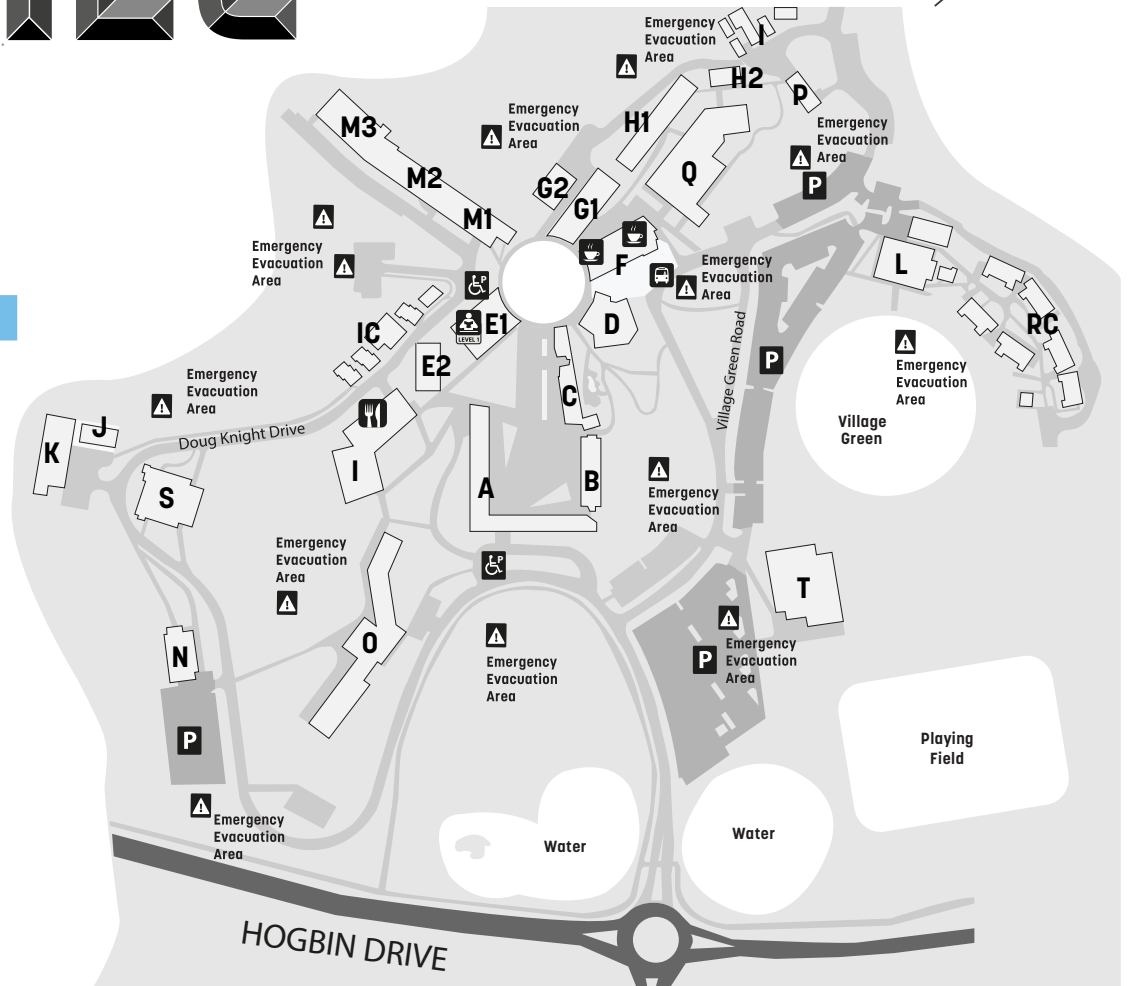

CHEC

CAMPUS GUIDE

BUILDING A

- Conference Rooms
- Computer Labs
- Security
- Learning Spaces
- Coffs Harbour Senior College Admin

BUILDING B

- Staff Offices
- Learner Support
- Learning Spaces

BUILDING C

- Staff Offices
- English Language Centre
- Learning Spaces

BUILDING D

- Theatre

BUILDING E1

- Library
- Technology Services Centre
- Gumbayngirr Room

BUILDING E2

- Learning Spaces

BUILDING F

- Cafeteria & Café Shop
- Counselling & Career Services
- Access Support/Disability Services

BUILDING G

- Student Central
- Arts & Furniture
- Design & Technology

BUILDING H1

- Science
- Theatrette

BUILDING H2

- Nursing

BUILDING I

- Tourism & Hospitality
- Osprey Restaurant

BUILDING Q

- Nursing & Staff Offices
- Sport & Recreation Studies

BUILDING S

- Automotive
- Maritime Studies

BUILDING T

- Student Sport & Function Centre

BUILDING IC

- Innovation Centre