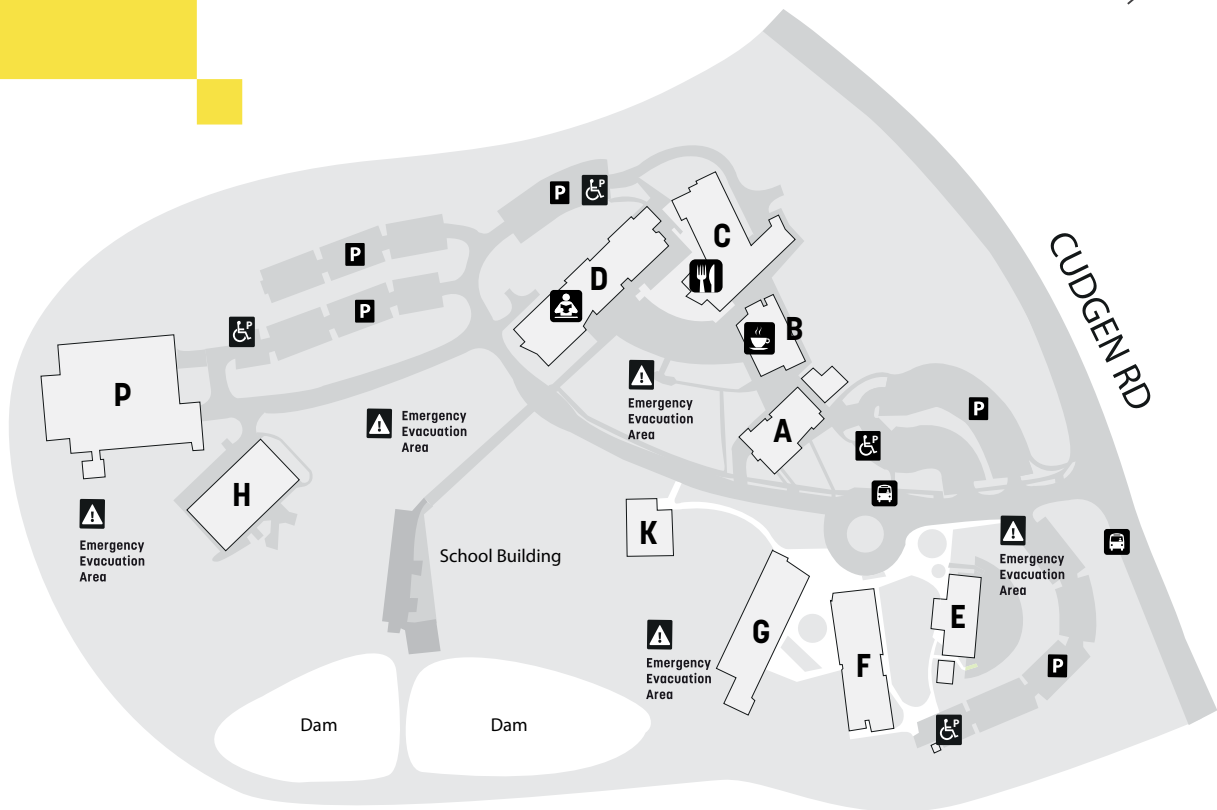

KINGSCLIFF

CAMPUS GUIDE

BUILDING A

- Student Service Centre
- Enquiries and Enrolments

BUILDING B

- Cafe
- Hairdressing
- Beauty Therapy
- First Aid Room

BUILDING C

- Tourism
- Hospitality
- Events
- Caldera Restaurant

BUILDING D

- Retail
- Learner Support Centre
- Library
- Information Technology
- Animal Sciences

BUILDING E

- Early Childhood and Education

BUILDING F

- Education Employment and Support
- Business

BUILDING G

- Creative Industries
- Health and Recreation
- Massage Clinic

LOWER G

- Health, Aged Care and Nursing

BUILDING H

- Health & Recreation
- Gym

BUILDING K

- Construction

BUILDING P

- Automotive

Visit www.tafensw.edu.au

Phone 131 601

Connect     

806 Cudgen Road
KINGSCLIFF
NSW 2487

Car parking is
available on grounds.

For transportation options
or timetable information,
please call 131 500 or visit
transportnsw.info