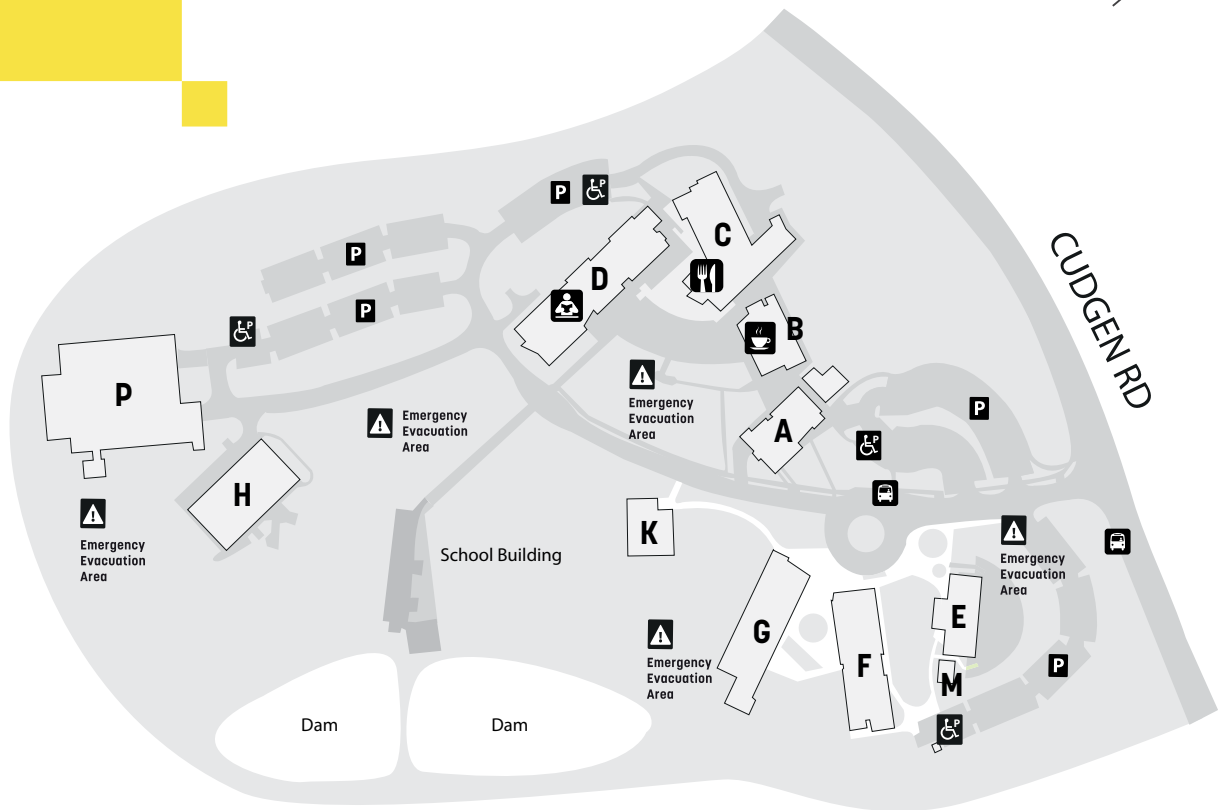

KINGSCLIFF

CAMPUS GUIDE

BUILDING A

- Customer Service
- Computer Labs
- Fashion

BUILDING B

- Computer Labs
- Classrooms
- Cafeteria

BUILDING C

- Ceramics

BUILDING D

- Art and Design

BUILDING E

- Metal Fabrication

BUILDING F

- Automotive Engineering

BUILDING G, H, J

- Classrooms