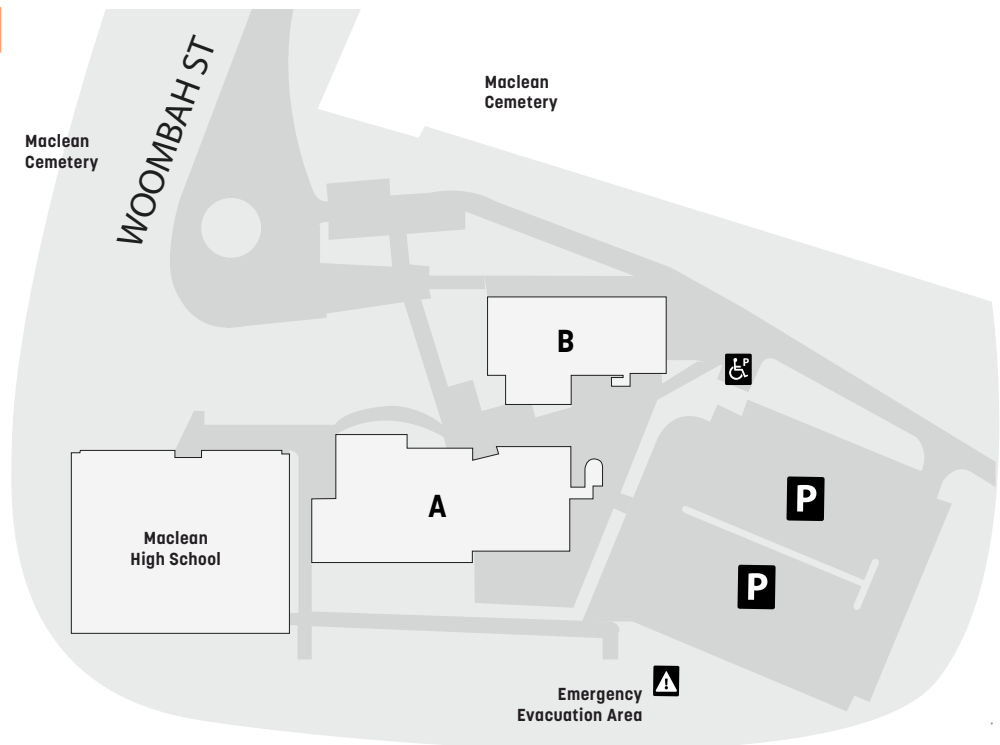

MACLEAN

CAMPUS GUIDE

BUILDING A

- Student Central - Customer Service
- Library
- General Classrooms
- Aged Care
- Beauty Services
- Business & Accounting
- Conservation & Land Management
- Education, Employment & Support
- Information Technology
- Maritime

BUILDING B

- Automotive
- Metal Fabrication & Engineering
- Flammable Liquid Store

Visit www.tafensw.edu.au

Phone 131 601

Connect     

Woombah Street
MACLEAN
NSW 2463

Car parking is
available on grounds.

For transportation options
or timetable information,
please call 131 500 or visit
transportnsw.info