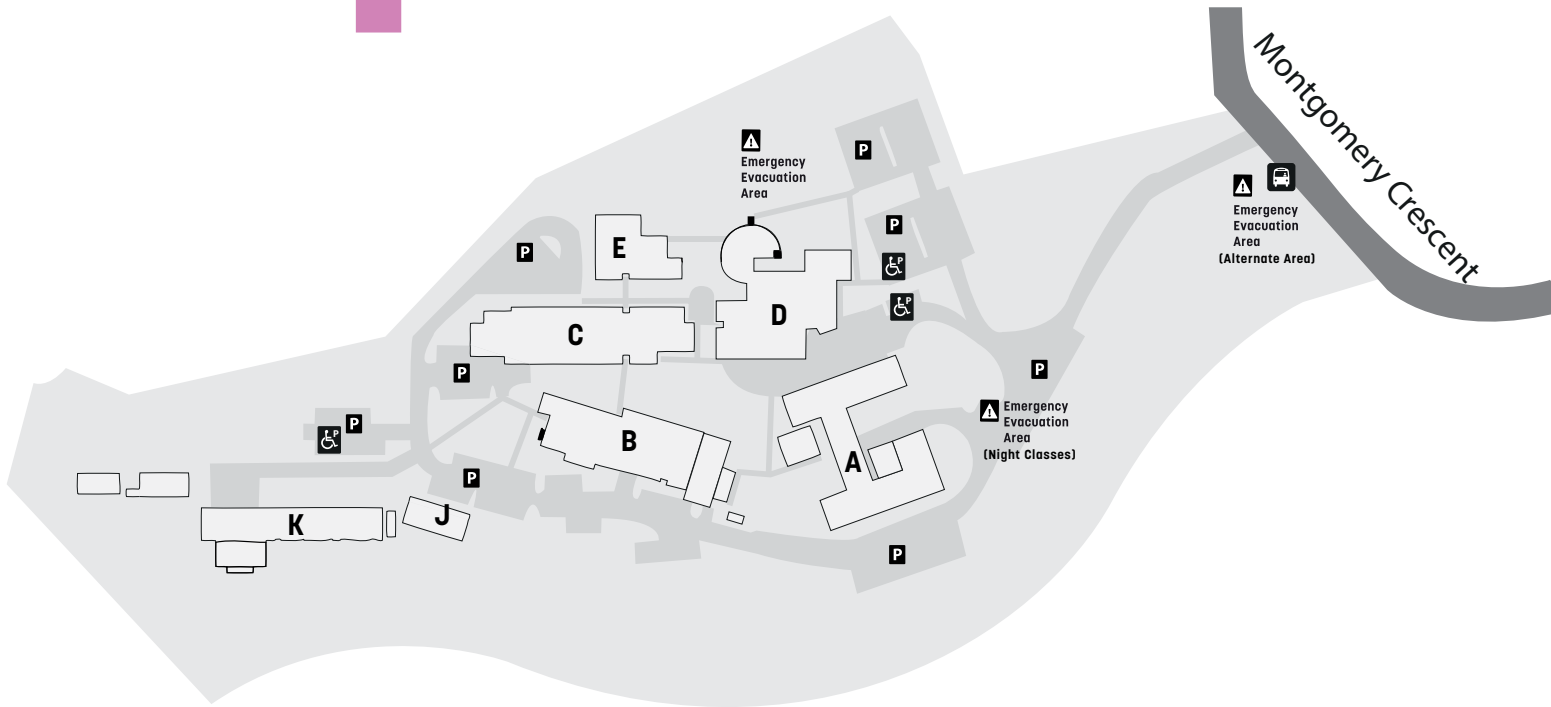

TAREE

CAMPUS GUIDE

BUILDING A

- Aboriginal Education and Support Services
- Canteen
- Education, Employment and Support
- Information Technology

BUILDING B

- Manufacturing and Engineering
- Community Services

BUILDING C

- Transport - Light and Heavy Vehicles
- Classrooms
- Refrigeration

BUILDING D

- Student Central
- Library
- Counselling
- Health, Aged Care and Nursing

BUILDING E

- Children's Services
- Storage