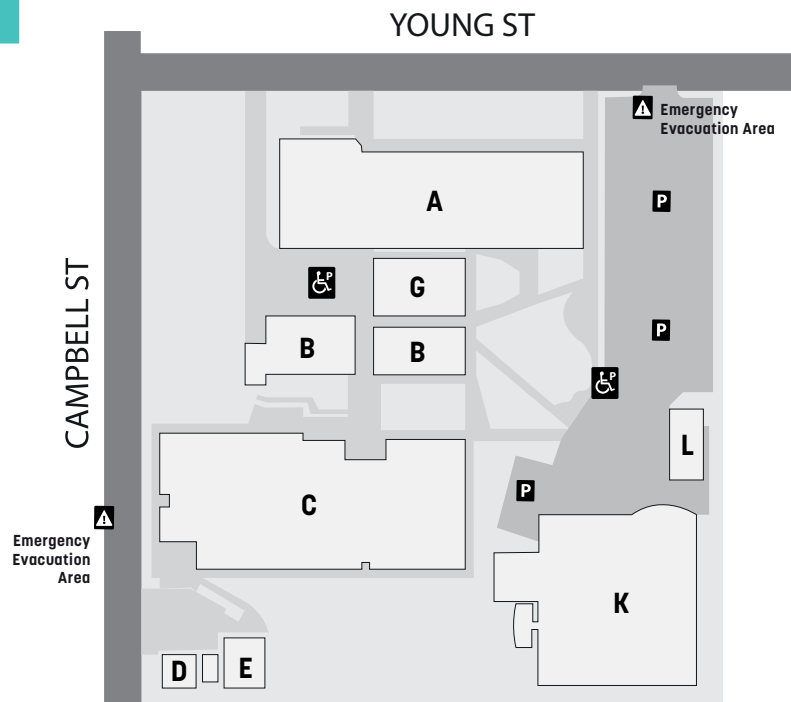

WAUCHOPE

CAMPUS GUIDE

BUILDING A

- Student Central
- Classrooms
- Learner Support Centre

BUILDING B

- Art & Design
- Classrooms
- Beauty

BUILDING C

- Horticulture Classrooms
- Construction Classrooms
- Learner Support Centre
- Animal Studies
- Education Support
- Computer labs
- Videoconferencing facilities

BUILDING D

- Horticulture Storage Shed

BUILDING E

- Horticulture Greenhouse

BUILDING G

- Student Service Centre

BUILDING K

- Construction & Joinery