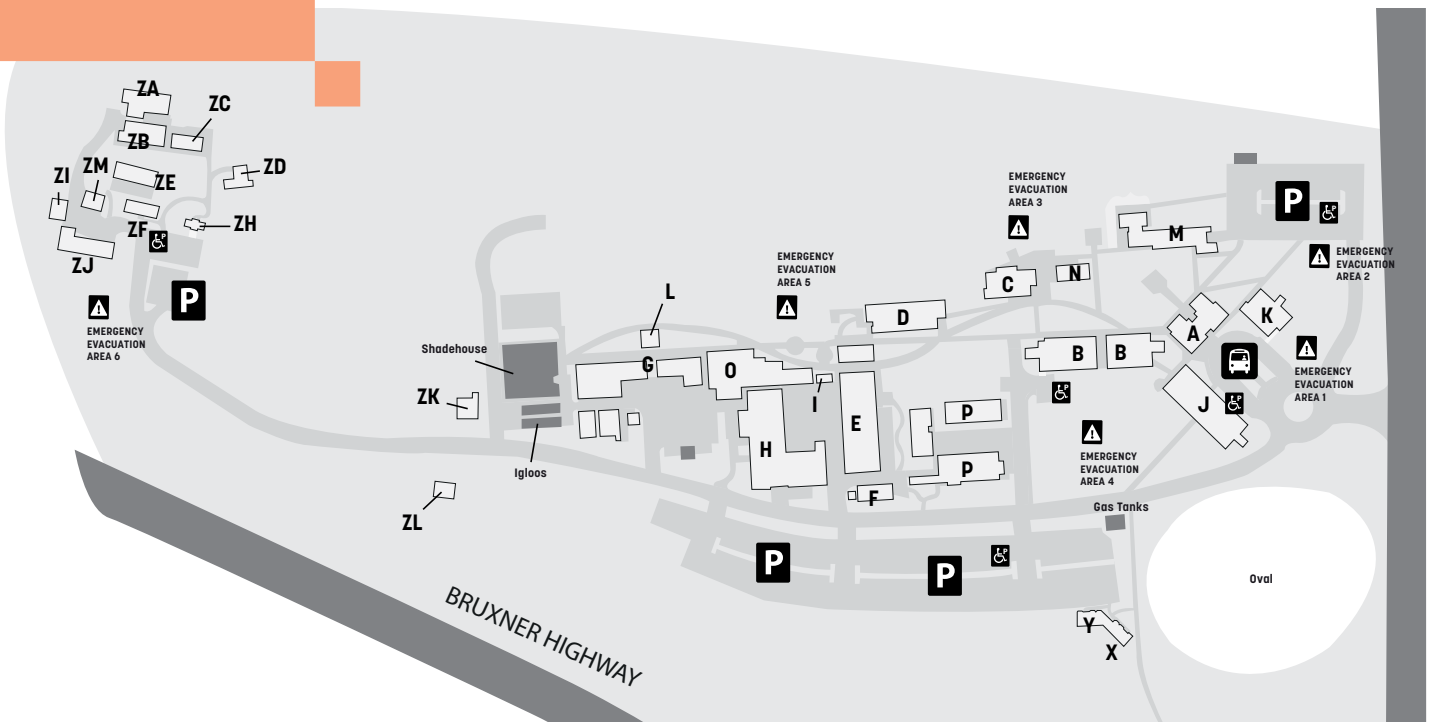

WOLLONGBAR

CAMPUS GUIDE

BUILDING A

- Staff Offices

BUILDING B

- Customer Service
- Student Central
- Library
- Information Technology
- Tourism, Events, Aviation, Cookery, Hospitality, Security
- Education, Employment and Support

BUILDING C

- Café/Canteen
- Counsellor
- Disability Support

BUILDING D

- Agriculture
- Horticulture

BUILDING E

- Automotive Trades

BUILDING F

- Main Store

BUILDING G

- Agriculture
- Horticulture

BUILDING H

- Automotive Trades
- Vehicle Trades

BUILDING J

- Hair and Beauty
- Textiles, Clothing and Footwear

BUILDING K

- Children's Services

Connect     

61 Sneaths Road
WOLLONGBAR
NSW 2477

Car parking is available on grounds.

For transportation options or timetable information, please call 131 500 or visit transportnsw.info